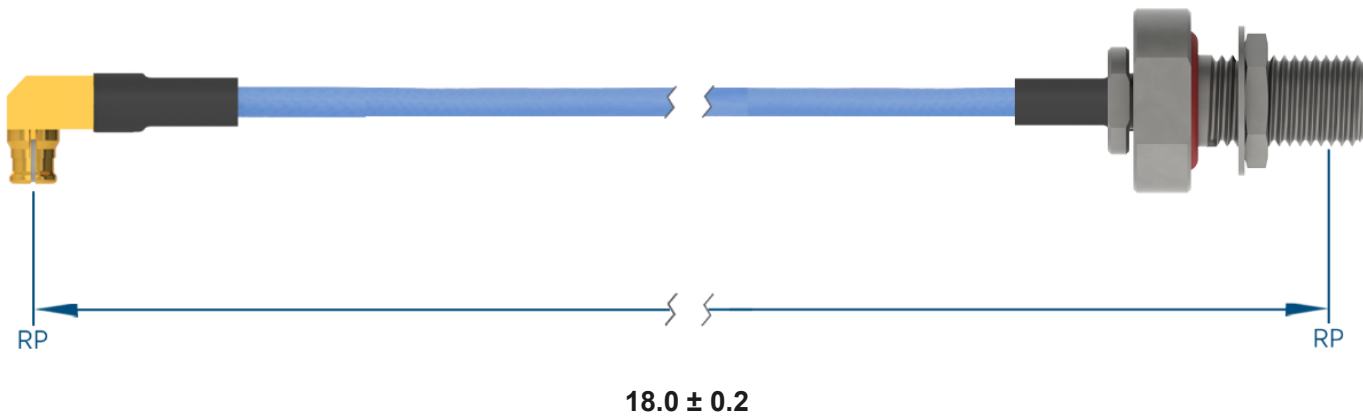

## PRODUCT DATA DRAWING

**MATERIAL**

CONNECTORS: SMP R/A Female (1222-4005)  
 SMA Bulkhead Female (2946-6012)

CABLE: Ø.085 Flexible Coax

SHRINK TUBING: M23053/5

**PERFORMANCE**

IMPEDANCE: 50 Ohms

FREQ. RANGE: DC to 18 GHz

VSWR: 1.3:1 Max, DC to 18.0 GHz  
 1.5:1 Max, 18.0 + GHz

INSERTION LOSS: 1.78 dB Max

**NOTES**

1. See individual data drawings for connector specifications
2. Dimensions shown are in inches

## TITLE:

SMP R/A Female to SMA Bulkhead Female 18" Cable  
 Assembly for Ø.085 Flexible Coax